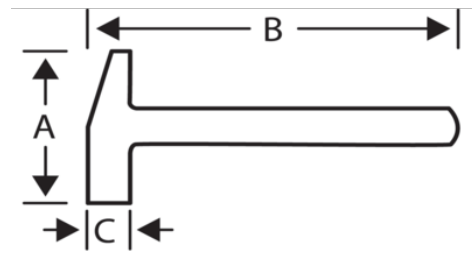

428F

Claw Hammer rubber grip with curved nails

PRODUCT DETAILS

- Claw hammer with curved claw
- Bright polished head finish
- Round head
- Octagonal neck
- Fibreglass handle for maximum shock absorption
- Comfortable shaped handle with injected rubber grip
- Bright orange colour makes tool easier to find

Follow the Fish!

PRODUCT ATTRIBUTES

Product		A	B	C	
428F-8	230 g	100 mm	300 mm	18 mm	500 g
428F-13	370 g	120 mm	310 mm	34 mm	530 g
428F-16	454 g	135 mm	335 mm	30 mm	680 g
428F-20	567 g	140 mm	350 mm	26 mm	800 g
428F-24	680 g	160 mm	380 mm	30 mm	1100 g